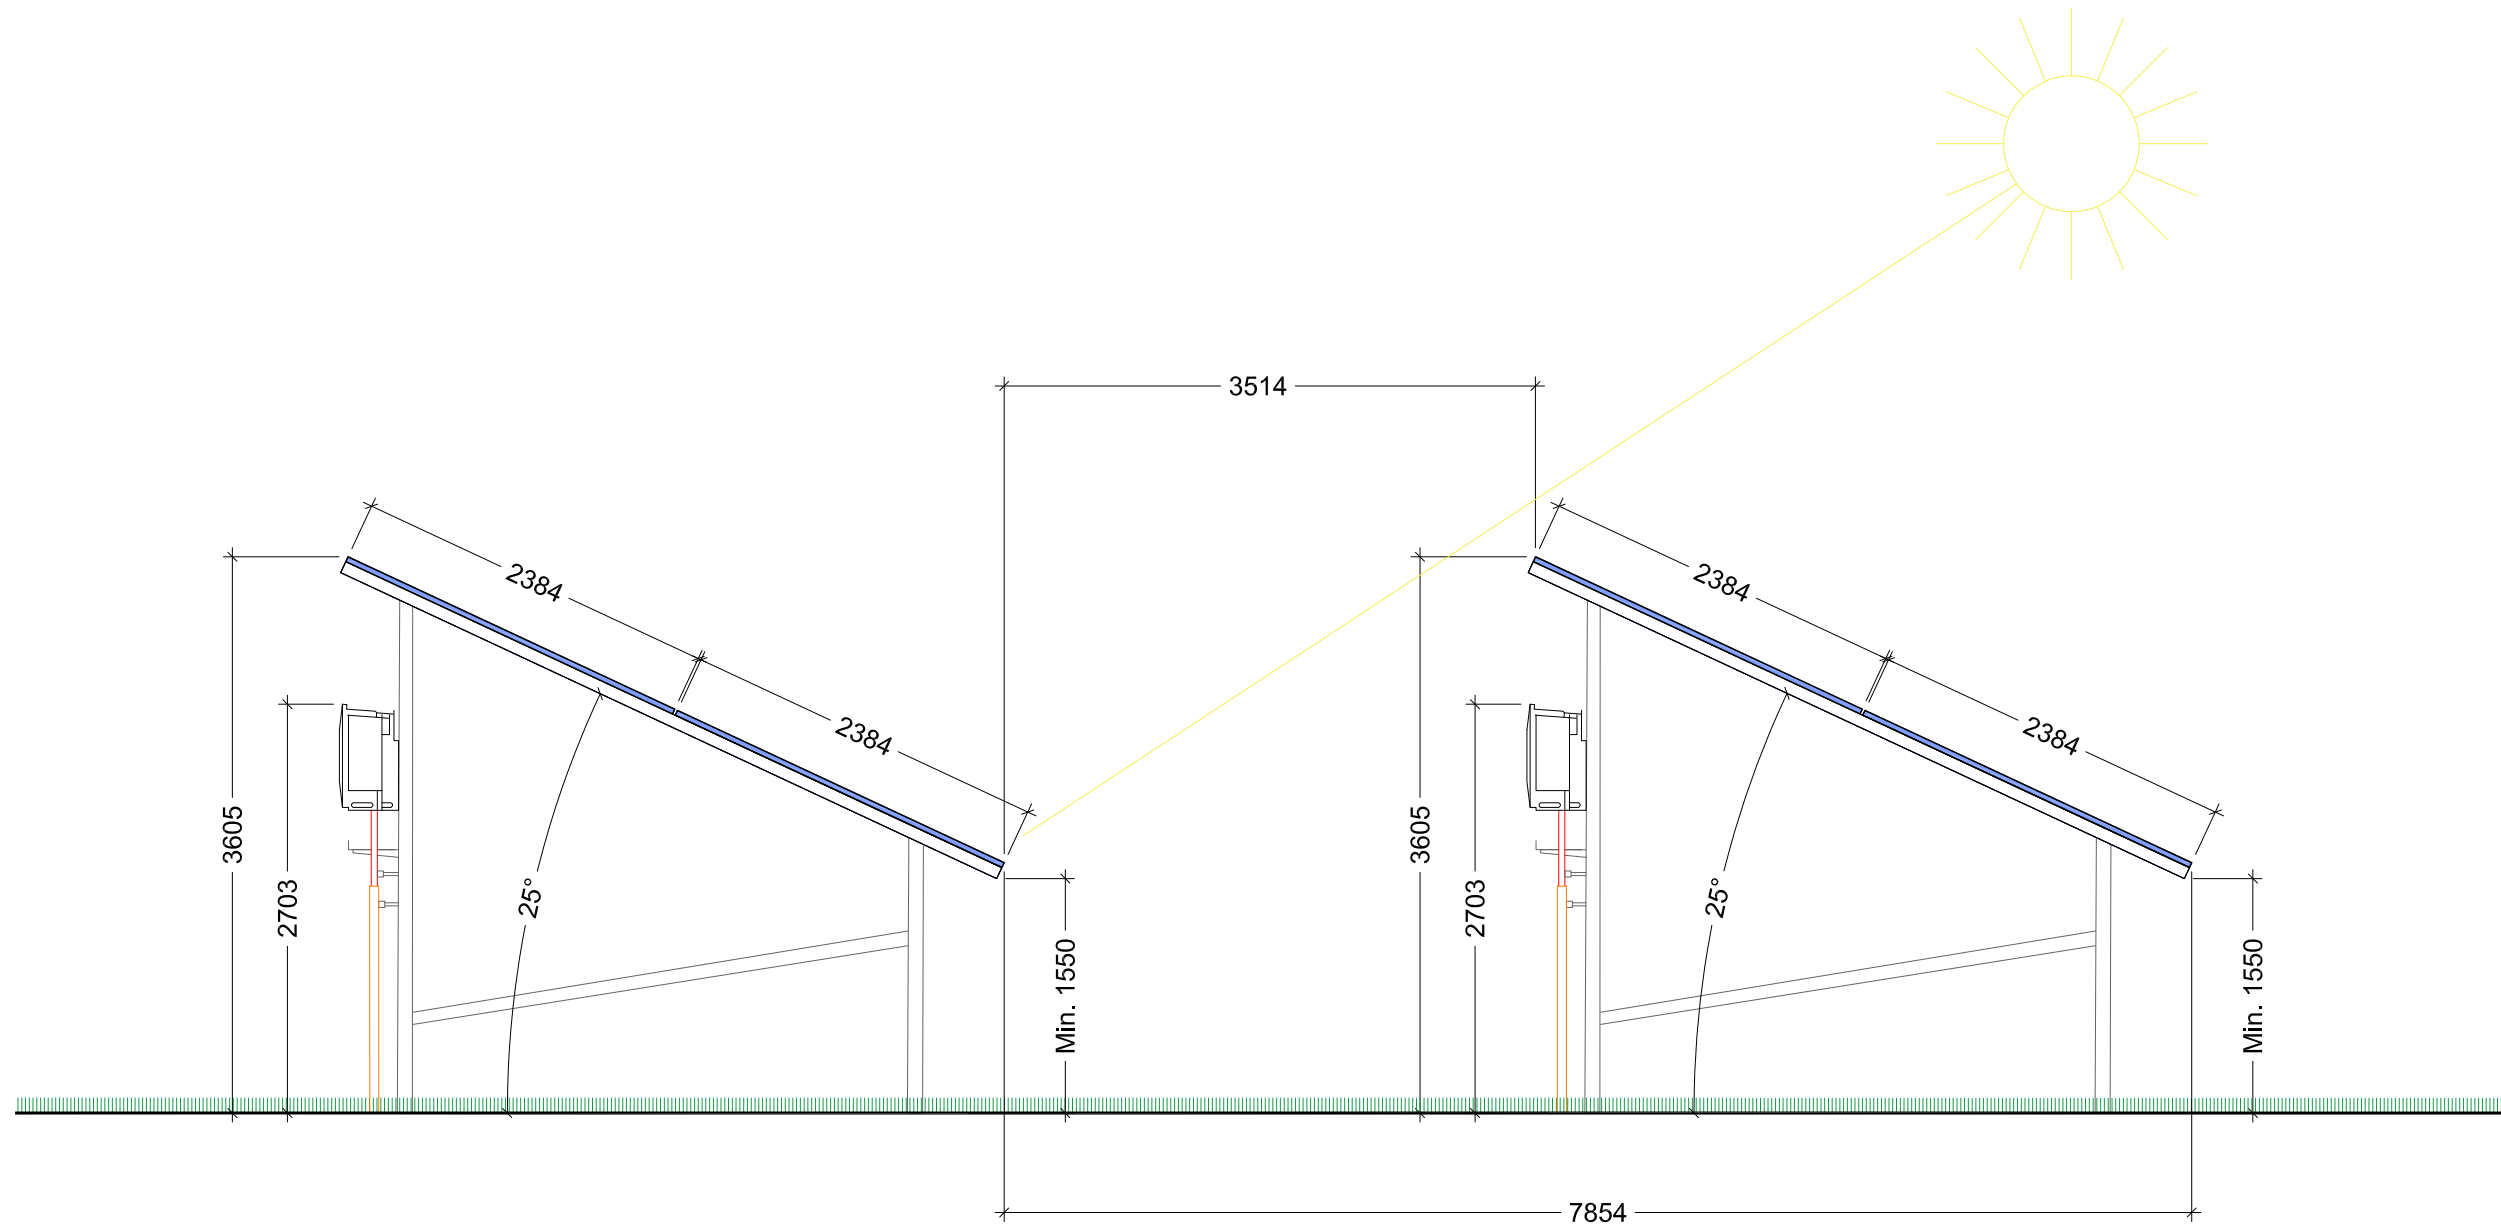

Revisions:

Revision	Date	Revision Notes	Drawn	Inspected
01	26.04.24	First Issue	CS	JW
02	13.05.24	Inverters Added	EM	JW
03	06.06.24	Site Name Changed	CS	JW

LEGEND:

Project:
Proposed Solar & Battery Storage System Land to the North of Marsh Road, Burnham-on Crouch

Consultant:

©2020-2022 by One Planet Developments Limited
Biddesley Farm, Walsborne, Dorset BH21 5FD
Tel: +44 (0) 12261202
Mob: +44 (0) xxxxxxxxxx

Drawn by:

CADmando Design & Draughting Solutions Ltd
The Long Barn, The Courtyard, Severn Drive, Tewkesbury
Business Park, GL20 9GD
Tel: +44 (0) 1684 850919
Mob: +44 (0) 7814436910

Status:
PLANNING

Drawing Title:
**Standard Drawing:
Solar Array Cross Section**

Drawn: CS	Checked: JW	First Issued: 22.05.2024

Project Code: **OPL012- SD-13**

Sheet Size: A3	Scale: 1:50	Revision: 03